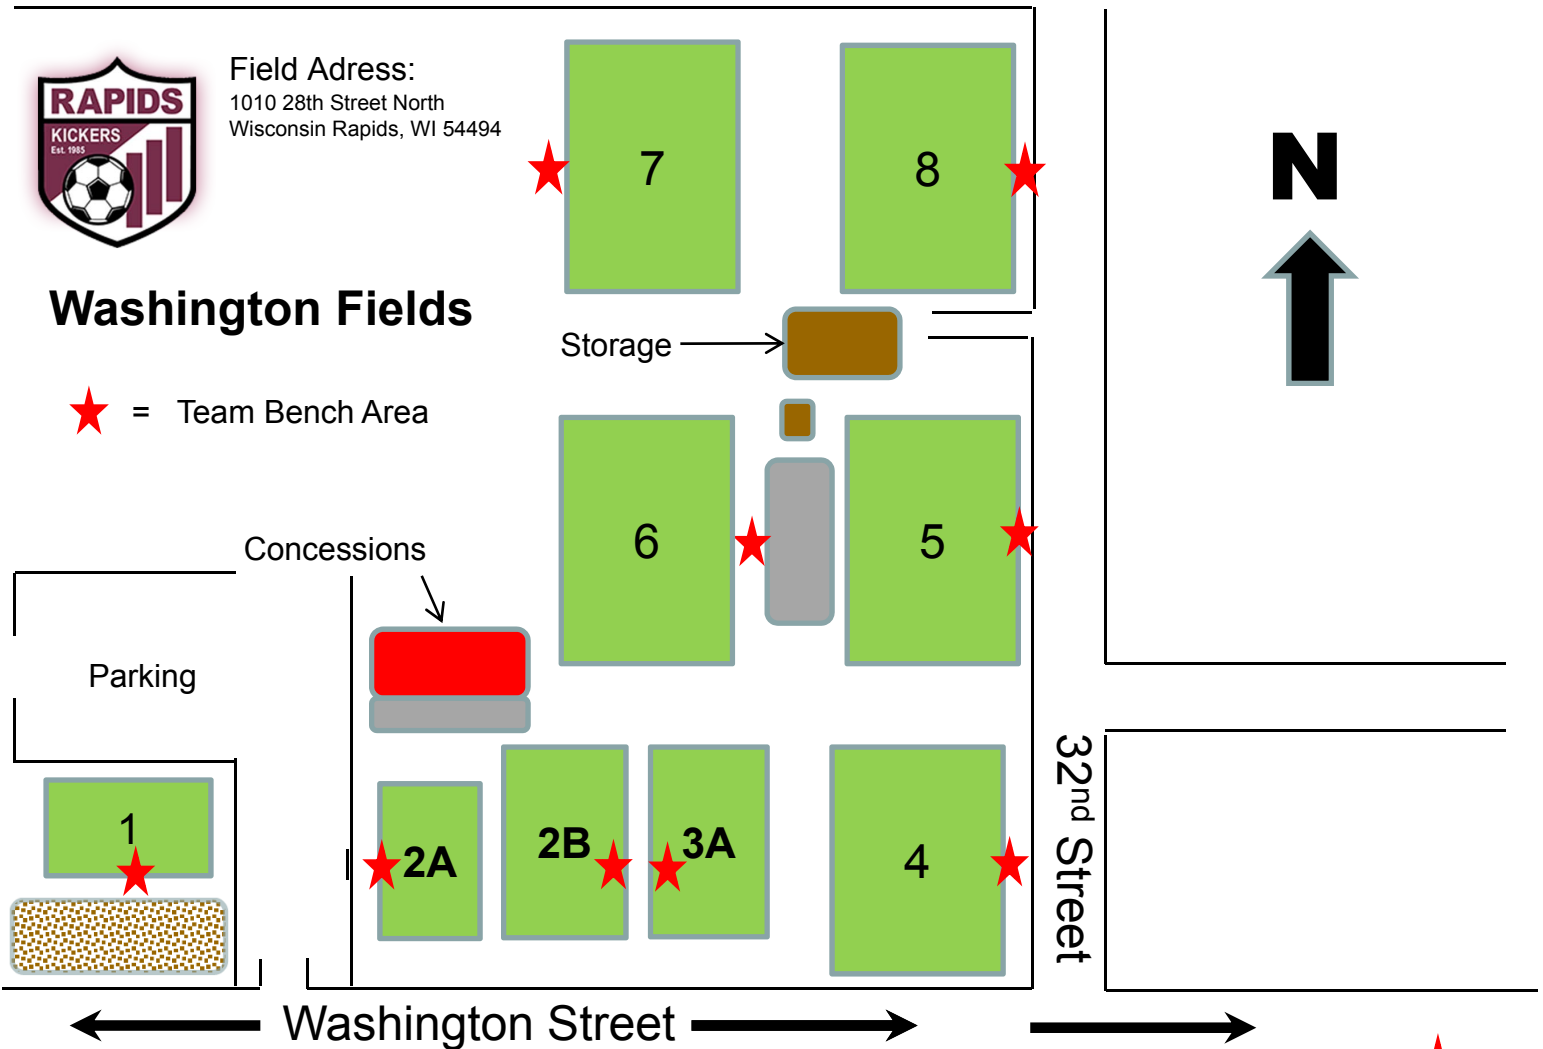

Wisconsin Rapids Kickers Soccer Field Locations

Field Address:
1010 28th Street North
Wisconsin Rapids, WI 54494

Washington Fields

★ = Team Bench Area

Fields shown for position only – not to scale.

Fields 1 & 2A – U9 and U10

Dimensions: 35-45 yards wide X 55-65 yards length
Penalty Area Width: 26 yards
Penalty Area Depth: 10 yards
PK Mark: 8 yards plus 8 yard radius
Center Circle: 8 yards

Fields 2B, 3A U11 and U12

Dimensions: 45-55 yards wide X 70-80 yards length
Penalty Area Width: 34 yards
Penalty Area Depth: 14 yards
PK Mark: 10 yards plus 8 yard radius
Center Circle: 8 yards

Fields 4, 5, 6, 7, 8, 10, 11 & 12 – U13 to U18

Dimensions: 50-80 yards wide X 100-130 yards length
Penalty Area Width: 44 yards
Penalty Area Depth: 18 yards
PK Mark: 12 yards plus 10 yard radius
Center Circle: 10 yards